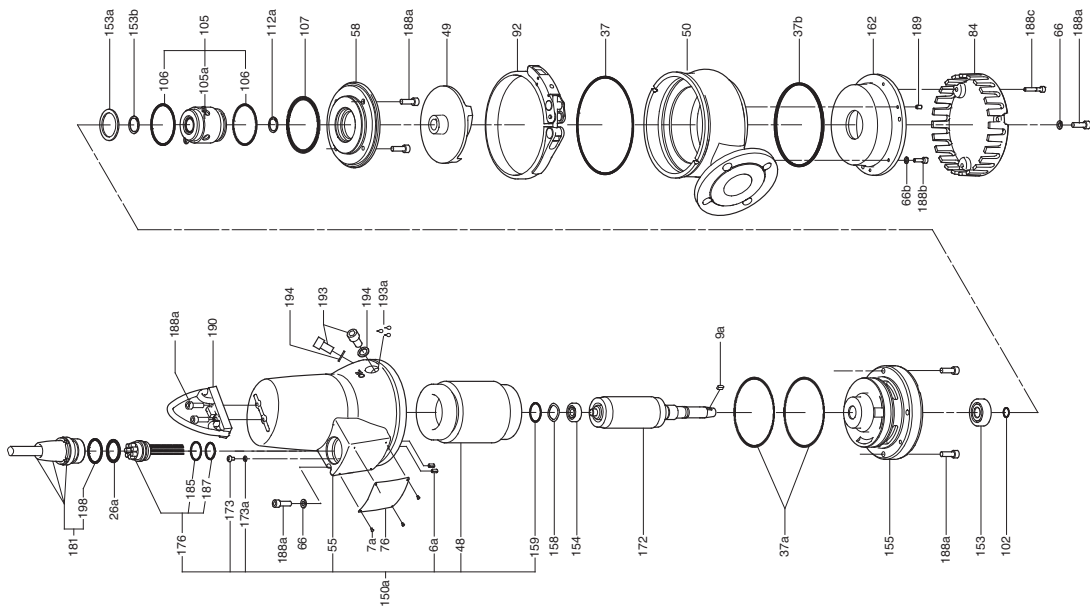

DP 2.6 kW

TM02 7232 4506