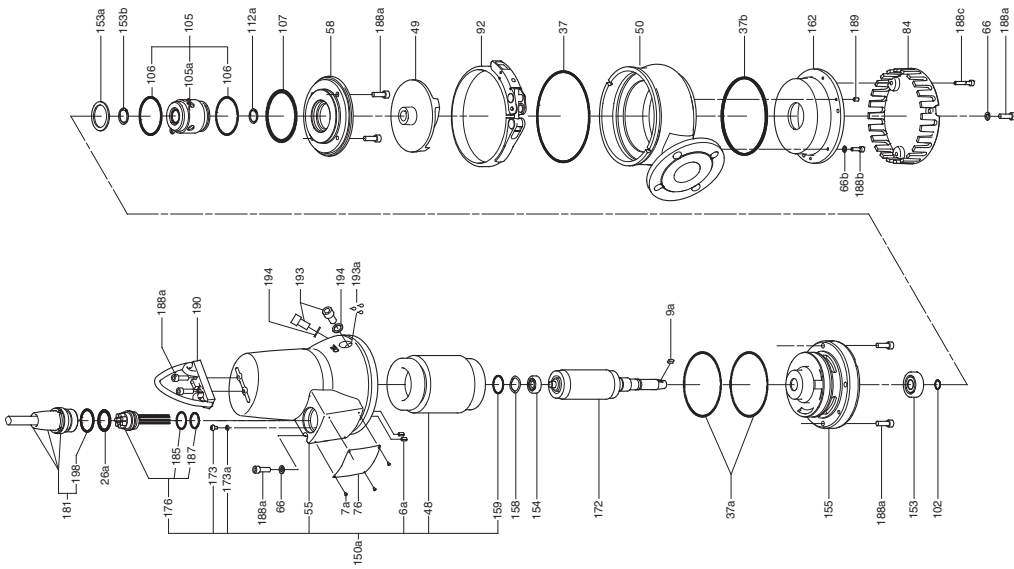

Shaft seal

Pos.	Description	0.9-1.5 kW		2.6 kW	
		BQQP	BQQV	BQQP	BQQV
		96106536	96645161	96076123	96645275
9a	Key	1	1	1	1
58	Shaft seal retainer	1	1		
66	Lock washer	1	1	1	1
105a	Shaft seal cartridge	1	1	1	1
106	O-ring	-	-	2	2
107	O-ring	2	2	1	1
112a	Retaining ring	-	-	1	1
153a	Retaining ring	-	-	1	1
188a	Screw M8 x 25	1	1	1	1
194	Sealing washer	2	2	2	2

SmartSeal

Pos.	Description	DN 65		DN 65/80	
		NBR	FKM	NBR	FKM
		96575022	96659160	96575023	96659161
-	SmartSeal for guide shoe	1	1	1	1

Sphere for hook-up

Pos.	Description	DN 50/Rp 2	
		NBR	FKM
		96592034	96657778
-	Sphere for hook-up	1	1

Upper guide rail holder

Pos.	Description	DN 65/80
		96592037
-	Upper guide rail holder	1

EF

TM02 7362 3009

DP 2.6 kW

TM02 7232 4506

DP 0.9, 1.5 kW

TM02 7229 3009

DP, EF

Bearing

Pos.	Description	Frame	A	B/C
		Kit No	98682345	96690707
153	Bearing		1	1
154	Bearing		1	1

Cable

Pos.	Description	Length Type	10		15		20		25	
			Standard	Ex	Standard	Ex	Standard	Ex	Standard	Ex
181	Cable		96591649	96689976	96659473	96689977	96591660	96689978	96689953	96689979