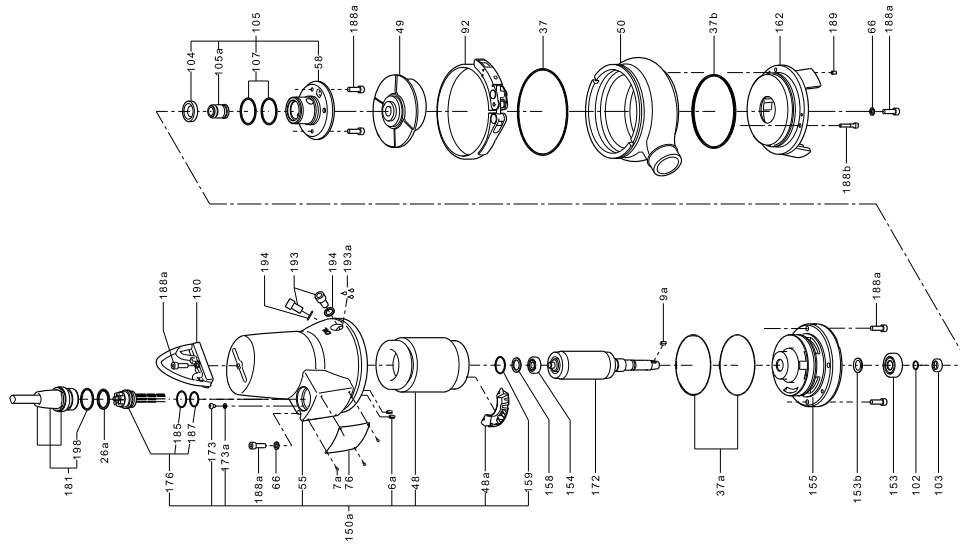

EF

TM02 7362 3009