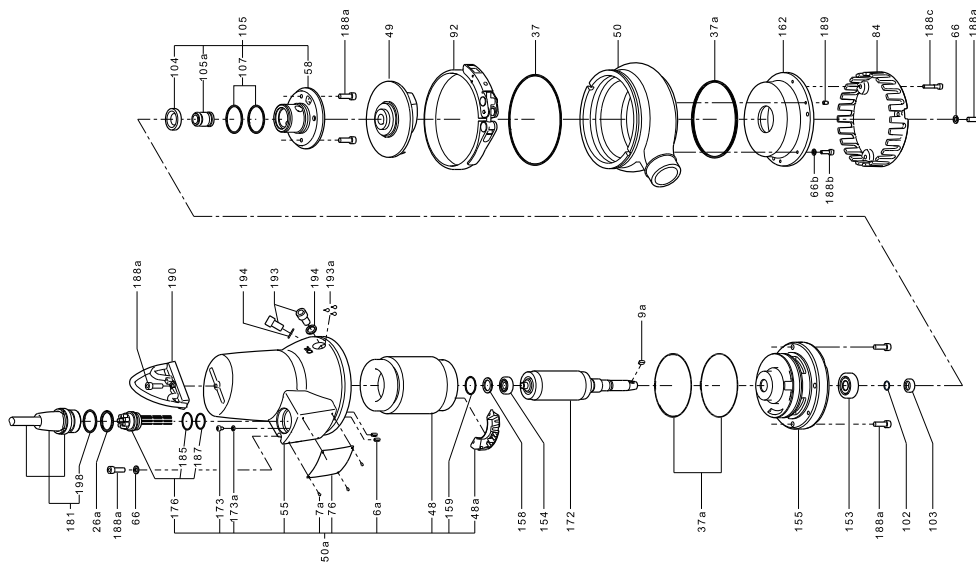

SmartSeal

Pos.	Description	DN 65		DN 65/80	
		NBR	FKM	NBR	FKM
		96575022	96659160	96575023	96659161
-	SmartSeal for guide shoe	1	1	1	1

Sphere for hook-up

Pos.	Description	DN 50/Rp 2	
		NBR	FKM
		96592034	96657778
-	Sphere for hook-up	1	1

Upper guide rail holder

Pos.	Description	DN 65/80
		96592037
-	Upper guide rail holder	1

EF

TM02 7362 3009

DP 2.6 kW

TM02 7232 4506

DP 0.9, 1.5 kW

TM02 7229 3009

DP, EF

Bearing

Pos.	Description	Frame	A	B/C
		Kit No	98682345	96690707
153	Bearing		1	1
154	Bearing		1	1

Cable

Pos.	Description	Length Type	10		15		20		25	
			Standard	Ex	Standard	Ex	Standard	Ex	Standard	Ex
181	Cable		96591649	96689976	96659473	96689977	96591660	96689978	96689953	96689979