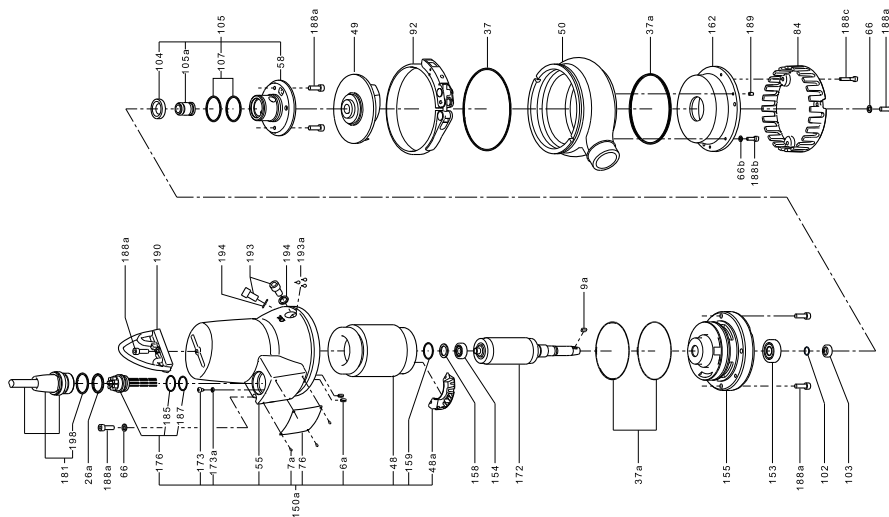

Guide shoe

Pos.	Description	DN 65				DN 65/80			
		NBR		FKM		NBR		FKM	
		Kit No	96692327	96692330	96692331	96692332			
-	Rubber seal for guide shoe	1	1	1	1				
-	Guide shoe	1	1	1	1				

Lifting bracket

Pos.	Description	Frame	A	B/C
		Kit No	96690420	96690428
188a	Screw		1	2
190	Lifting bracket		1	1

EF

TM02 7362 3009

DP 2.6 kW

TM02 7232 4506

DP 0.9, 1.5 kW

TM02 7229 3009