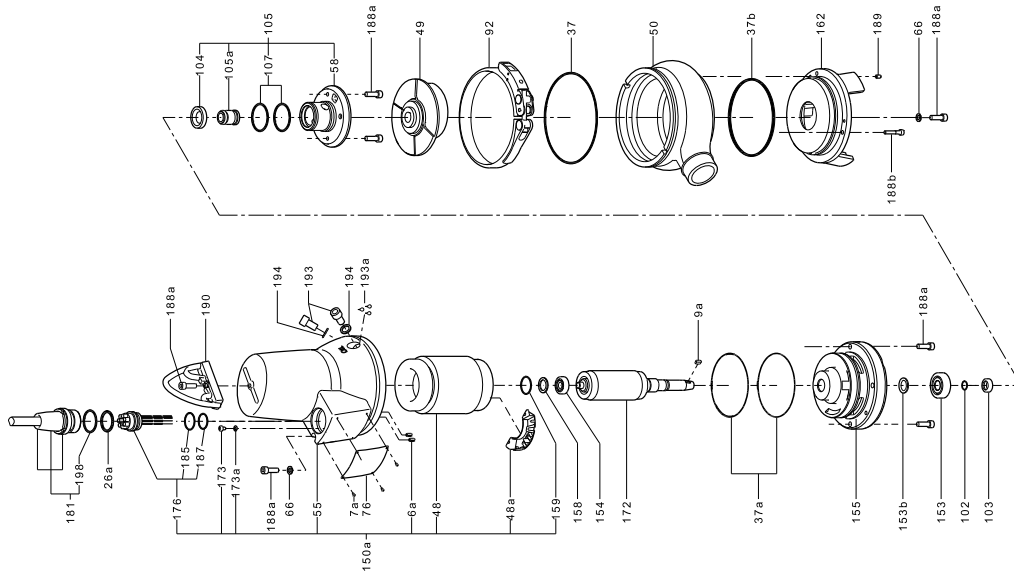

Shaft seal

Pos.	Description	0.9-1.5 kW		2.6 kW	
		BQQP	BQQV	BQQP	BQQV
		96106536	96645161	96076123	96645275
9a	Key	1	1	1	1
58	Shaft seal retainer	1	1		
66	Lock washer	1	1	1	1
105a	Shaft seal cartridge	1	1	1	1
106	O-ring	-	-	2	2
107	O-ring	2	2	1	1
112a	Retaining ring	-	-	1	1
153a	Retaining ring	-	-	1	1
188a	Screw M8 x 25	1	1	1	1
194	Sealing washer	2	2	2	2

SmartSeal

Pos.	Description	DN 65		DN 65/80	
		NBR	FKM	NBR	FKM
		96575022	96659160	96575023	96659161
-	SmartSeal for guide shoe	1	1	1	1

Sphere for hook-up

Pos.	Description	DN 50/Rp 2	
		NBR	FKM
		96592034	96657778
-	Sphere for hook-up	1	1

Upper guide rail holder

Pos.	Description	DN 65/80
		96592037
-	Upper guide rail holder	1

EF

TM02 7362 3009

DP 2.6 kW

TM02 7232 4506

DP 0.9, 1.5 kW

TM02 7229 3009

DP, EF

Bearing

Pos.	Description	Frame	A	B/C
		Kit No	98682345	96690707
153	Bearing		1	1
154	Bearing		1	1

Cable

Pos.	Description	Length Type	10		15		20		25	
			Standard	Ex	Standard	Ex	Standard	Ex	Standard	Ex
181	Cable		96591649	96689976	96659473	96689977	96591660	96689978	96689953	96689979