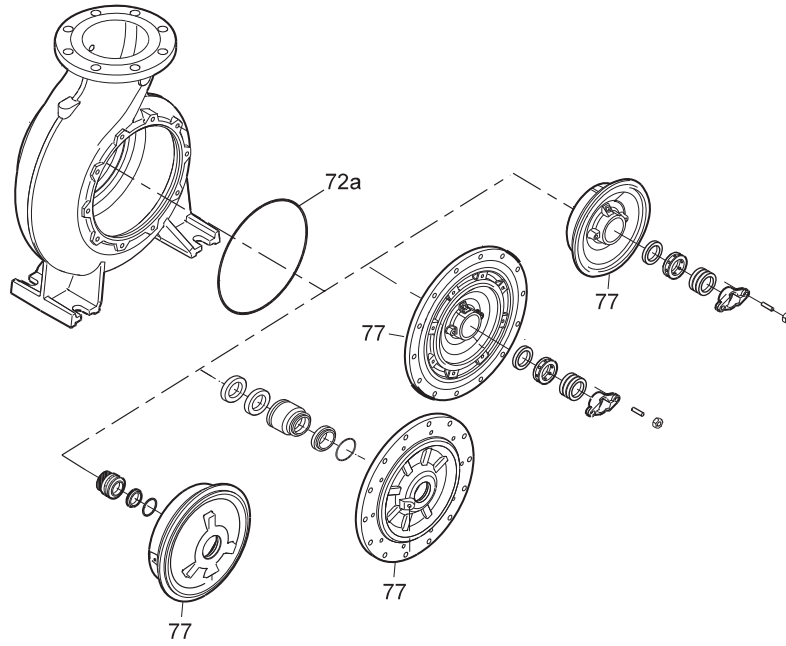

O-ring

O-ring	
Pos.	Content
72a	1 x O-ring

NK 32-125.1/142 A1-F-L-BAQE

The O-ring materials can be found in the type designation on the nameplate.

Code	Material
E	EPDM
M	FEPS
K	FFKM
V	FKM
F	FXM
X	HNBR

TM04 7046 1410