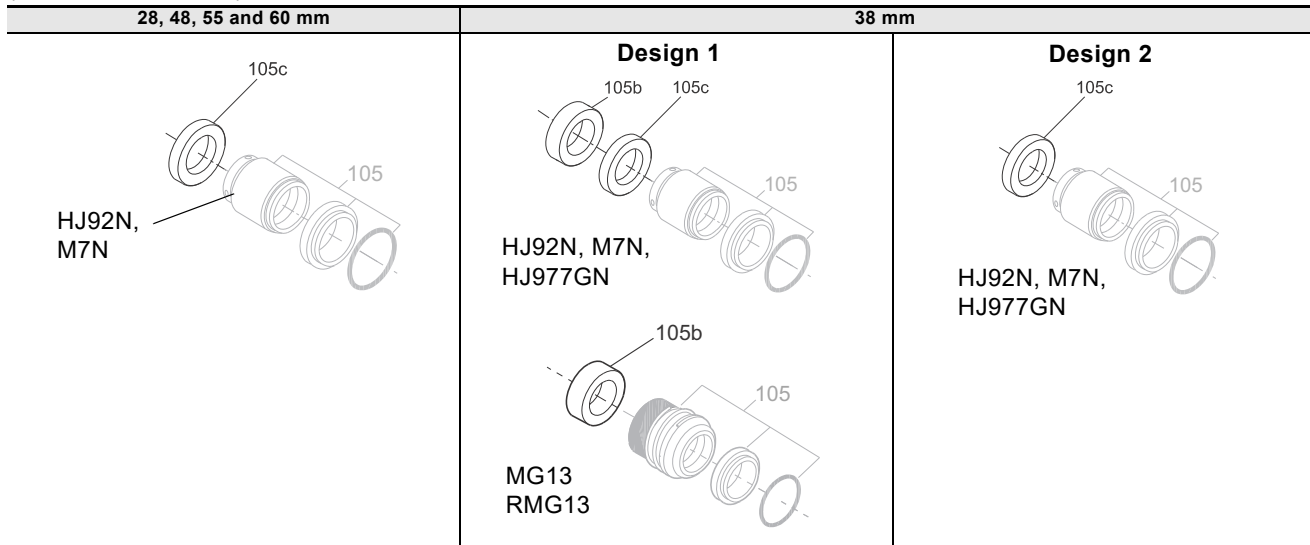

Content, see page 758.

* Oversize pump.

Spacer ring for shaft seal

(pos. 105b and 105c)

Spacer ring

Pos.	Shaft seal diameter [mm]	Description	Length [mm]	Material code		
				A, B, C, D, E, F, G, H, K, M, N, P, S	I, J, L, R, T, U, W	
105b	38	Spacer ring	15.5	96591277	96938601	
	28		7.5	96938597	96938598	
	38		10	96938599	96938600	
105c	48		15	96938602	96938603	
	55		22.5	96938604	96938605	
	60		17.5	96938606	96938607	
	38		15.5	96930797	96930799	
105b and 105c	38			10		