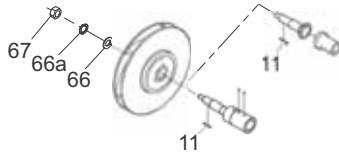

Impeller

TM04 4729 1909

Find the impeller in Grundfos Product Center and contact your local sales company.

Nut, washer and key for impeller

TM04 4730 1909

Material code:

A, B, C, D, E, F, G, H, K, M, N, P, S

- 11: 1 x key
- 67: 1 x nut
- 66a: 1 x lock washer
- 66: 1 x washer

Material code:

I, J, L, R, T, U, W

- 11: 1 x key
- 67: 1 x nut
- 66a: 1 x lock washer
- 66: 1 x washer

The material code can be found in the type designation on the nameplate.

NB 32 -125 .1 /104 A -F **A** BAQE

Pump type	Shaft seal dia.	Material code	
		A, B, C, D, E, F, G, H, K, M, N, P, S	I, J, L, R, T, U, W
32 -	125.1	28	96939128 96939129
	160.1	28	96939128 96939129
	200.1	28	96939128 96939129
	125	28	96939128 96939129
	160	28	96939128 96939129
	200	28	96939128 96939129
40 -	125	28	96939128 96939129
	160	28	96939128 96939129
	200	28	96939128 96939129
	250	28	96939128 96939129
50 -	125	28	96939128 96939129
	160	28	96939128 96939129
	200	28	96939128 96939129
	250	28	96939128 96939129
65 -	125	28	96939128 96939129
	160	28	96939128 96939129
	200	28	96939128 96939129
	250	38	96939130 96939131
80 -	125	28	96939128 96939129
	160	28	96939128 96939129
	200	38	96939130 96939131
	250	38	96939130 96939131
	315	38	96939130 96939131
	315*	48	96939132 96939133
100 -	160	28	96939128 96939129
	200	38	96939130 96939131
	250	38	96939130 96939131
	250*	48	96939132 96939133
	315	38	96939130 96939131
	315*	48	96939132 96939133
125 -	400	48	96939132 96939133
	200	38	96939130 96939131
	250	38	96939130 96939131
	250*	48	96939132 96939133
	315	48	96939132 96939133
	400	48	96939132 96939133
150 -	500	60	96939137 96939138
	200	38	96939130 96939131
	250	48	96939132 96939133
	315.1	48	96939132 96939133
	315.2	48	96939132 96939133
	315	48	96939132 96939133
200 -	400	48	96939132 96939133
	400*	55	96939134 96939135
	500	60	96939137 96939138
	400	55	96939134 96939135
250 -	450	55	96939134 96939135
	350	55	96939134 96939135
	400	55	96939134 96939135
250 -	450	60	96939137 96939138
	400	55	96939134 96939135
	500	60	96939137 96939138

* Oversize pump.