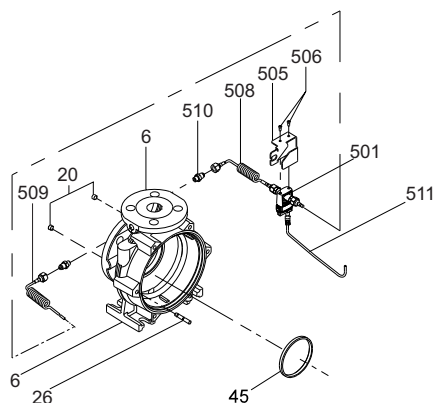

Sensor for NBE Series 2000

TM07 3633 0119

Kit, pump housing

1. 6: 1 x pump housing
   20: hexagon socket head plug (can be 2/3/4 pcs)
   26: staybolt (can be 6/8/12 pcs)
   45: 1 x wear ring

Kit, differential-pressure sensor

1. 501: 1 x sensor
   506: 2 x screw
   511: 1 x cable (including connector to sensor)

Kit, sensor bracket

1. 505: 1 x sensor bracket

Kit, capillary tube

1. 508: 1 x capillary tube
   509: 1 x capillary tube
   510: 2 x adapter plug

Kit, cable

1. 511: 1 x cable (including connector to sensor)

Kit, pump housing

Pump type	Pump housing		
	With feet	Without feet	
32-	125.1	99563387	-
	125	99563388	-
	160.1	99563385	-
	160	99563386	-
	200.1	99563383	-
	200	99563384	-
	250	99492504	-
40-	125	99563382	-
	160	99563381	-
	200	99563379	99563380
	250	99563377	99563378
	315	99492511	-
50-	125	99563376	-
	160	99563374	99563375
	200	99563372	99563373
	250	99563370	99563371
65-	315	99492519	-
	125	99563366	-
	160	99563364	99563365
80-	200	99563362	99563363
	250	99563359	-
	315	99563358	-
100-	160	99563340	99563341
	200	99563339	-
125-	250	99563338	-
	160	99492535	-
150-	200	99492537	-
	200	99492538	-
	200	99563389	-

Kit, differential-pressure sensor

0-4 bar	0-6 bar	0-10 bar
99562724	99562725	99562726

Kit, bracket for sensor

99562727

Kit, capillary tube

99184237

Kit, cable

99562728