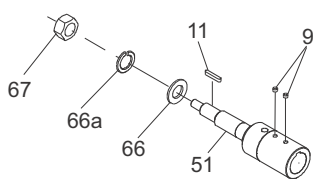

Shaft

Stub shaft

TM04 4732 1909

- 67: 1 x nut
- 66a: 1 x spring washer
- 66: 1 x washer
- 11: 1 x key
- 9: 2 x fixing screws
- 51: 1 x shaft (stub shaft)