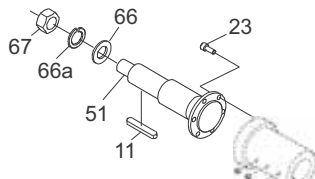

* Oversize pump.

Shaft

Stub shaft

TM04 4732 1909

- 67: 1 x nut
- 66a: 1 x spring washer
- 66: 1 x washer
- 11: 1 x key
- 9: 2 x fixing screws
- 51: 1 x shaft (stub shaft)

Pump shaft

TM04 4733 1909

- 67: 1 x nut
- 66a: 1 x spring washer
- 66: 1 x washer
- 11: 1 x key
- 23: 6/8 x screws
- 51: 1 x shaft (split shaft)