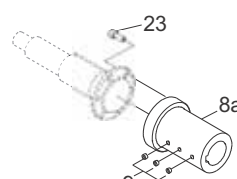

Motor bush

TM04 4734 1909

- 9: 2/3 x fixing screw
- 23: 6/8 x screws
- 8a: 1 x motor bush

The material code can be found in the type designation on the nameplate.

NB 32 -125 .1 /104 A -F-A BBAQE

Pump type	Poles	Motor		Frame size	Make	Stub shaft	Split shaft	Motor bush			
		Power [kW]	Power [kW]								
		50 Hz	60 Hz			Material code					
		A, B, C, D, E, F, G, H, S	A, B, C, D, E, F, G, H, S	K, M, N, P	I, J, L, R, T, U, W						
32	125	2	1.1	-	90S	All	96039351	-	96847108	96847110	96810018
32	125	2	1.5	1.5	90S	All	96039351	-	96847108	96847110	96810018
32	125	2	2.2	2.2	90L	All	96039351	-	96847108	96847110	96810018
32	125	2	3.0	3.0	100L	All	96039352	-	96847108	96847110	96810019
32	125	2	-	4.0	112M	All	96039352	-	96847108	96847110	96810019
32	125	2	-	5.5	132S	All	96039353	-	96847108	96847110	96810020
32	125	4	0.25	0.25	71A	All	96039349	-	96847108	96847110	96810016
32	125	4	0.37	0.37	71B	All	96039349	-	96847108	96847110	96810016
32	125	4	-	0.55	80A	All	96039350	-	96847108	96847110	96810017
32	125	4	-	0.75	80B	All	96039350	-	96847108	96847110	96810017
32	160	2	2.2	-	90L	All	96039351	-	96847108	96847110	96810018
32	160	2	3.0	3.0	100L	All	96039352	-	96847108	96847110	96810019
32	160	2	4.0	4.0	112M	All	96039352	-	96847108	96847110	96810019
32	160	2	5.5	5.5	132S	All	96039353	-	96847108	96847110	96810020
32	160	2	-	7.5	132S	All	96039353	-	96847108	96847110	96810020
32	160	2	-	11	160M	All	96039354	-	96847108	96847110	96810021
32	160	4	0.25	-	71A	All	96039349	-	96847108	96847110	96810016
32	160	4	0.37	0.37	71B	All	96039349	-	96847108	96847110	96810016
32	160	4	0.55	0.55	80A	All	96039350	-	96847108	96847110	96810017
32	160	4	0.75	0.75	80B	All	96039350	-	96847108	96847110	96810017
32	160	4	-	1.1	90S	All	96039351	-	96847108	96847110	96810018
32	200	2	4.0	-	112M	All	96039352	-	96847108	96847110	96810019
32	200	2	5.5	5.5	132S	All	96039353	-	96847108	96847110	96810020
32	200	2	7.5	7.5	132S	All	96039353	-	96847108	96847110	96810020
32	200	2	-	15	160M	All	96039354	-	96847108	96847110	96810021
32	200	2	-	18.5	160L	All	96039354	-	96847108	96847110	96810021
32	200	2	11.0	11	160M	All	96039354	-	96847108	96847110	96810021
32	200	4	0.55	-	80A	All	96039350	-	96847108	96847110	96810017
32	200	4	0.75	0.75	80B	All	96039350	-	96847108	96847110	96810017
32	200	4	1.1	1.1	90S	All	96039351	-	96847108	96847110	96810018
32	200	4	1.5	1.5	90L	All	96039351	-	96847108	96847110	96810018
32	200	4	-	2.2	100L	All	96039352	-	96847108	96847110	96810019
32	250	2	5.5	5.5	132S	All	-	96847108	96847108	96847110	96810020
32	250	2	7.5	7.5	132S	All	-	96847108	96847108	96847110	96810020
32	250	2	-	18.5	160L	All	-	96847108	96847108	96847110	96810021
32	250	2	11.0	11	160M	All	-	96847108	96847108	96847110	96810021
32	250	2	15.0	15	160M	All	-	96847108	96847108	96847110	96810021
32	250	4	0.75	-	80B	All	-	96847108	96847108	96847110	96810017
32	250	4	1.1	1.1	90S	All	-	96847108	96847108	96847110	96810018
32	250	4	1.5	1.5	90L	All	-	96847108	96847108	96847110	96810018
32	250	4	2.2	2.2	100L	All	-	96847108	96847108	96847110	96810019
32	125.1	2	0.75	-	80A	All	96039350	-	96847108	96847110	96810017